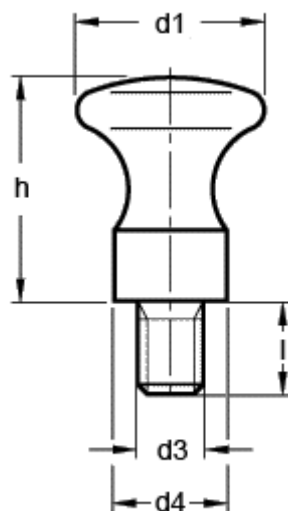

Article number: 20150454

Description: E+G Waist shaped knob GN 75-36-M12-E

## Measures

---

d1 = 36  
d3 = M12  
d4 = 20  
h = 42  
l = 18